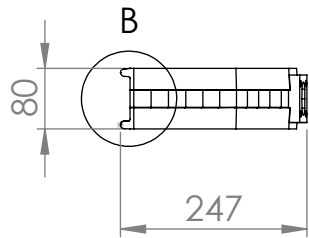

LUTECIA lateral 240

Schröder
Experts in lightability™

Scale: 1:10

Material: Aluminium

Date: 08-10-2020

Weight: 2.9Kg