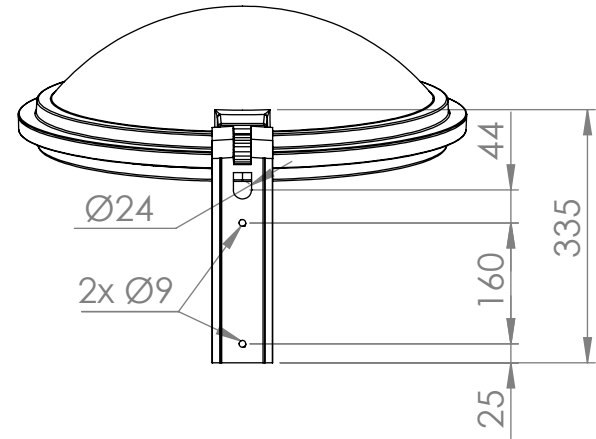

LUTECIA lateral 240

Schröder
Experts in lightability™

Scale: 1:10

Material: Aluminium

Date: 08-10-2020

Weight: 2.9Kg