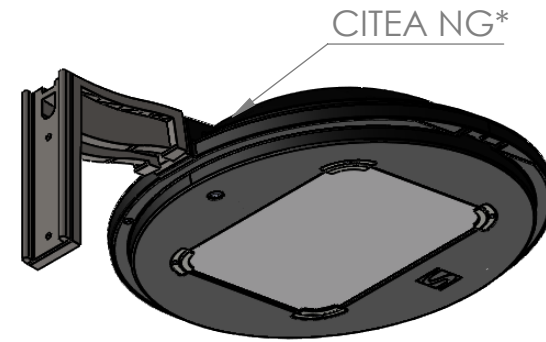

LUTECIA lateral 240

Schröder
Experts in lightability™

Scale: 1:10

Material: Aluminium

Date: 08-10-2020

Weight: 2.9Kg