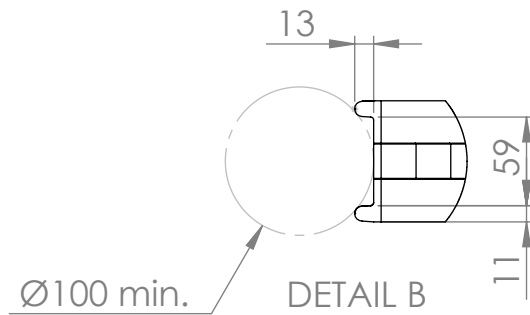

LUTECIA lateral 240

Schröder
Experts in lightability™

Scale: 1:10

Material: Aluminium

Date: 08-10-2020

Weight: 2.9Kg