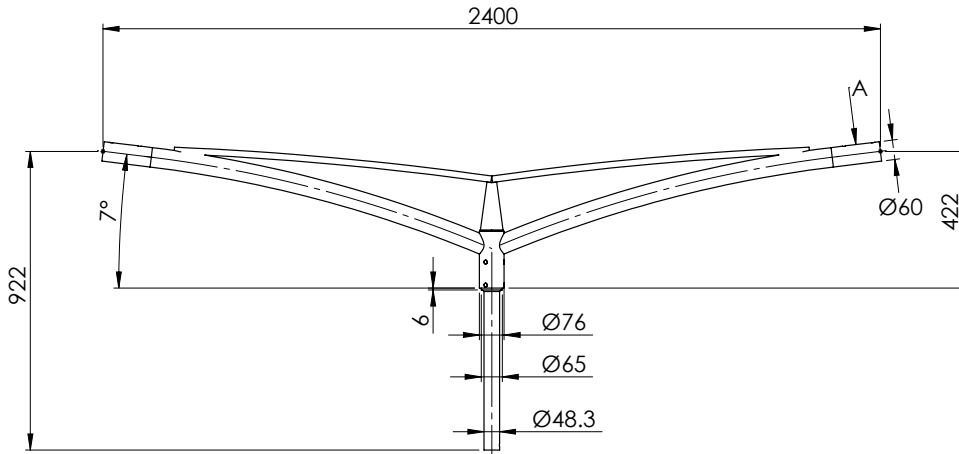

Vector range Interface datasheet

Vector top single 1200 / Pole Ø76

View A - Luminaire interface
(Viewed from top)

Vector top double 1200 / Pole Ø76

View A - Luminaire interface
(viewed from top)

Vector lateral & wall 770

View A - Luminaire interface
(Viewed from top)

Drilling information for lateral mounting
on pole

Vector lateral & wall 1200

View A - Luminaire interface
(viewed from top)

Drilling information for lateral mounting
on pole