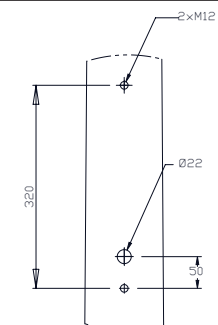

Vector range Interface datasheet

Vector top single 1200 / Pole Ø76

View A - Luminaire interface
(Viewed from top)

Vector top double 1200 / Pole Ø76

View A - Luminaire interface
(viewed from top)

Vector lateral & wall 770

View A - Luminaire interface
(Viewed from top)

Drilling information for lateral mounting
on pole

Vector lateral & wall 1200

View A - Luminaire interface
(viewed from top)

Drilling information for lateral mounting
on pole