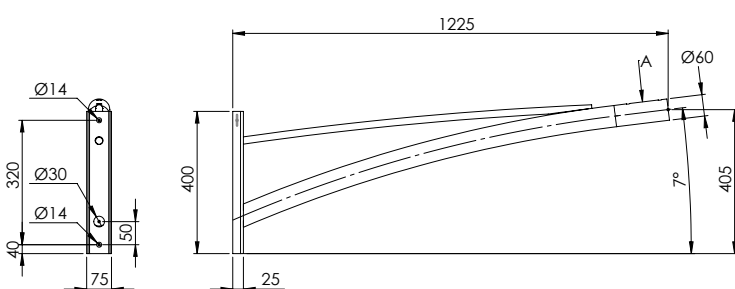

Vector range Interface datasheet

Vector top single 1200 / Pole Ø76

View A - Luminaire interface
(Viewed from top)

Vector top double 1200 / Pole Ø76

View A - Luminaire interface
(viewed from top)

Vector lateral & wall 770

View A - Luminaire interface
(Viewed from top)

Drilling information for lateral mounting
on pole

Vector lateral & wall 1200

View A - Luminaire interface
(viewed from top)

Drilling information for lateral mounting
on pole