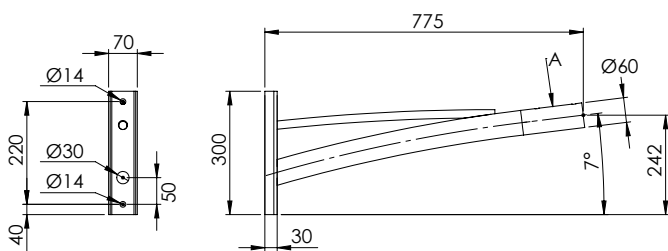

Vector range Interface datasheet

Vector top single 1200 / Pole Ø76

View A - Luminaire interface
(Viewed from top)

Vector top double 1200 / Pole Ø76

View A - Luminaire interface
(viewed from top)

Vector lateral & wall 770

View A - Luminaire interface
(Viewed from top)

Drilling information for lateral mounting
on pole

Vector lateral & wall 1200

View A - Luminaire interface
(viewed from top)

Drilling information for lateral mounting
on pole