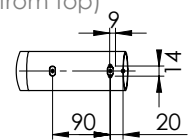

Vector range Interface datasheet

Vector top single 1200 / Pole Ø76

View A - Luminaire interface
(Viewed from top)

Vector top double 1200 / Pole Ø76

View A - Luminaire interface
(viewed from top)

Vector lateral & wall 770

View A - Luminaire interface
(Viewed from top)

Drilling information for lateral mounting
on pole

Vector lateral & wall 1200

View A - Luminaire interface
(viewed from top)

Drilling information for lateral mounting
on pole