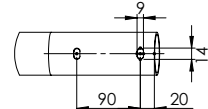

Vector range Interface datasheet

Vector top single 1200 / Pole Ø76

View A - Luminaire interface
(Viewed from top)

Vector top double 1200 / Pole Ø76

View A - Luminaire interface
(viewed from top)

Vector lateral & wall 770

View A - Luminaire interface
(Viewed from top)

Drilling information for lateral mounting
on pole

Vector lateral & wall 1200

View A - Luminaire interface
(viewed from top)

Drilling information for lateral mounting
on pole