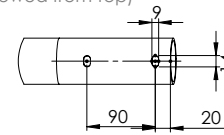

Vector range Interface datasheet

Vector top single 1200 / Pole Ø76

View A - Luminaire interface
(Viewed from top)

Vector top double 1200 / Pole Ø76

View A - Luminaire interface
(viewed from top)

Vector lateral & wall 770

View A - Luminaire interface
(Viewed from top)

Drilling information for lateral mounting
on pole

Vector lateral & wall 1200

View A - Luminaire interface
(viewed from top)

Drilling information for lateral mounting
on pole