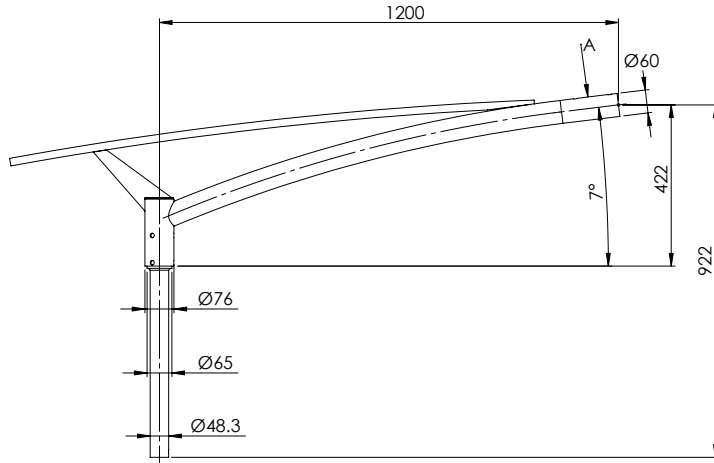

Vector range Interface datasheet

Vector top single 1200 / Pole Ø76

View A - Luminaire interface
(Viewed from top)

Vector top double 1200 / Pole Ø76

View A - Luminaire interface
(viewed from top)

Vector lateral & wall 770

View A - Luminaire interface
(Viewed from top)

Drilling information for lateral mounting
on pole

Vector lateral & wall 1200

View A - Luminaire interface
(viewed from top)

Drilling information for lateral mounting
on pole