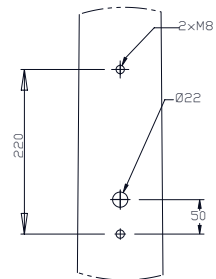

Vector range Interface datasheet

Vector top single 1200 / Pole Ø76

View A - Luminaire interface
(Viewed from top)

Vector top double 1200 / Pole Ø76

View A - Luminaire interface
(viewed from top)

Vector lateral & wall 770

View A - Luminaire interface
(Viewed from top)

Drilling information for lateral mounting
on pole

Vector lateral & wall 1200

View A - Luminaire interface
(viewed from top)

Drilling information for lateral mounting
on pole