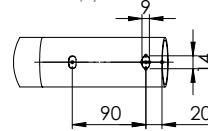

Vector range Interface datasheet

Vector top single 1200 / Pole Ø76

View A - Luminaire interface
(Viewed from top)

Vector top double 1200 / Pole Ø76

View A - Luminaire interface
(viewed from top)

Vector lateral & wall 770

View A - Luminaire interface
(Viewed from top)

Drilling information for lateral mounting
on pole

Vector lateral & wall 1200

View A - Luminaire interface
(viewed from top)

Drilling information for lateral mounting
on pole