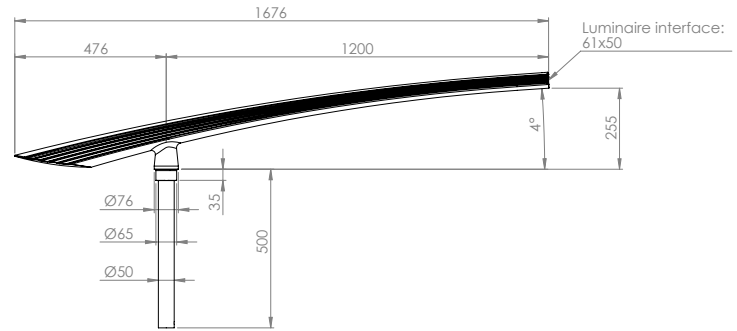

YOHO range

Interface datasheet

YOHO top single 850

YOHO top single 1200

YOHO top double 990

YOHO top double 1340

YOHO wall & lateral 750

Drilling information for lateral mounting on pole