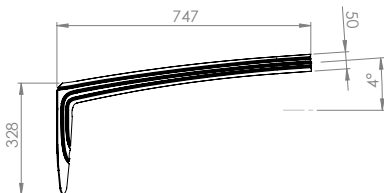

YOHO range

Interface datasheet

YOHO top single 850

YOHO top single 1200

YOHO top double 990

YOHO top double 1340

YOHO wall & lateral 750

Drilling information for lateral mounting on pole