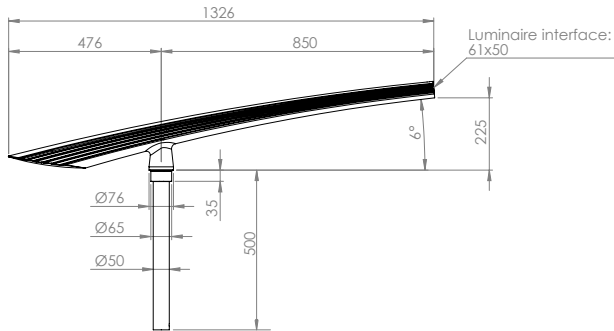

YOHO range

Interface datasheet

YOHO top single 850

YOHO top single 1200

YOHO top double 990

YOHO top double 1340

YOHO wall & lateral 750

Drilling information for lateral mounting on pole