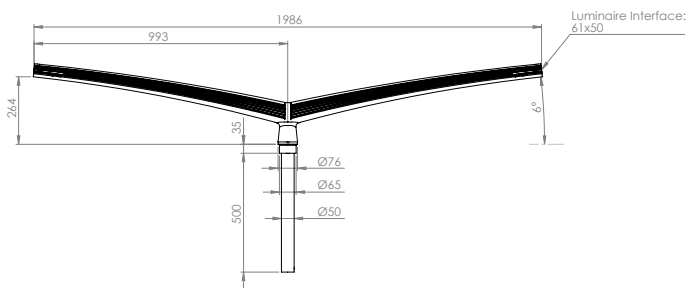

YOHO range

Interface datasheet

YOHO top single 850

YOHO top single 1200

YOHO top double 990

YOHO top double 1340

YOHO wall & lateral 750

Drilling information for lateral mounting on pole