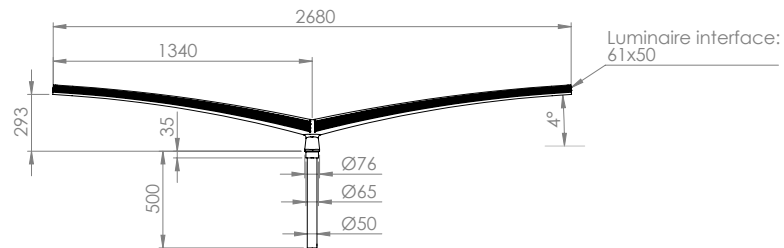

YOHO range

Interface datasheet

YOHO top single 850

YOHO top single 1200

YOHO top double 990

YOHO top double 1340

YOHO wall & lateral 750

Drilling information for lateral mounting on pole