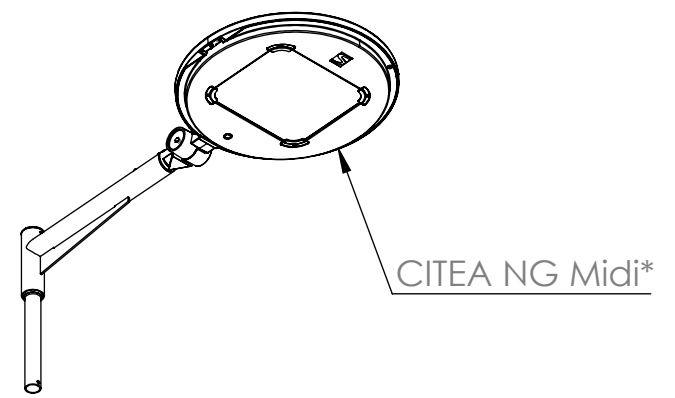

Specifications and measurements are of an indicative nature and subject to change without notice

STADIO Top Single 500		
Schröder Experts in lightability™	Scale: 1:10	Material: Steel Galvanised
	Date: 28.10.2021	Weight: 4.6Kg

* More information on luminaire compatibility is available in the datasheet